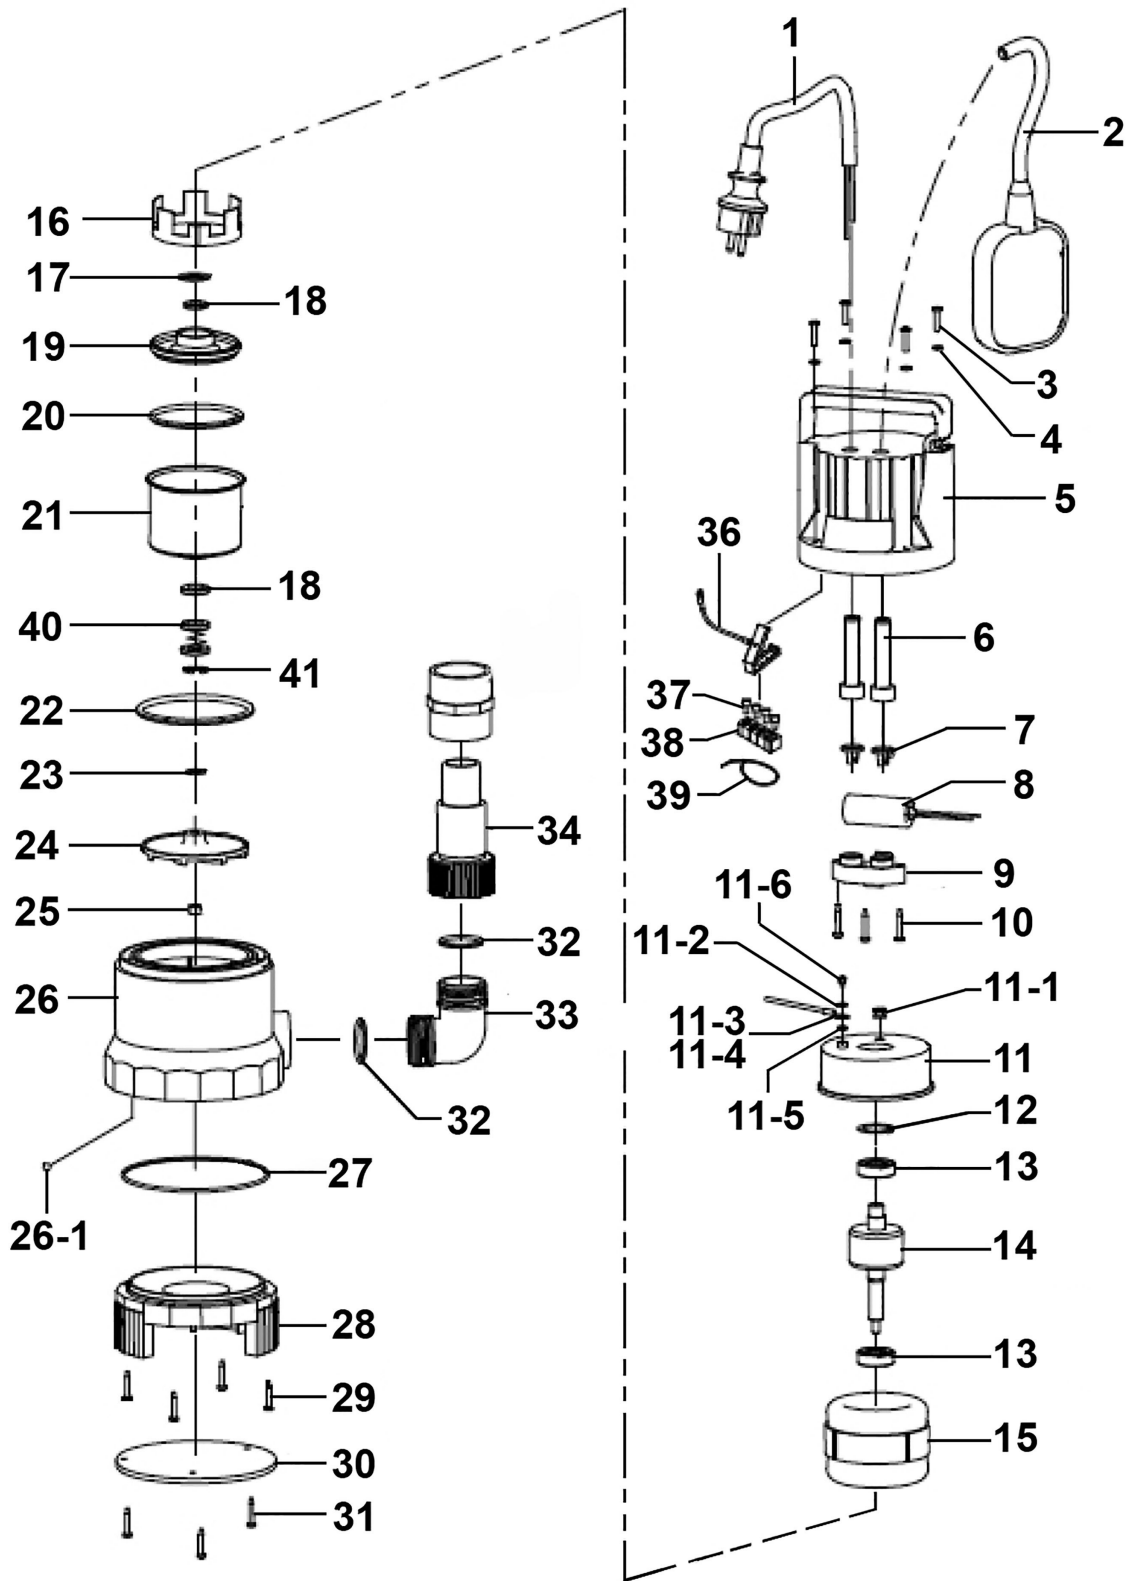

Parts Information:
Submersible Dirty Water Pump Automatic
133L/min 230V
Model No: WPD133A

NOTE: It is our policy to continually improve products and as such we reserve the right to alter data, specifications and component parts without prior notice. There may be alternative versions of this product, please contact us should you require this information.

Item	Part No.	Description
1	WP08701001	Power Cable
2	WP01401001	Float Switch 10A 250V (IP68) Blue
3	WP07802005	Self-Tapping Screw
4	WP03802031	Washer
5	WP00302015	Rear Pump Casing
6	WP05201036	Cable Sheath
7	WP05602008	Cable Buckle
8	WP08401001	16uf Capacitor
9	WP05501001	Cable Grip
10	WP07802018	Self-Tapping Screw
11	WP02602004	Aluminum Rear Cover
11-1	WP05202003	Wire Sheath
11-2	WP934A	Washer
11-3	WP08601010	Wire (Green/Yellow)
11-4	WP04102027	Plate
11-5	WP86224	Washer
11-6	WP818	Screw M4x8
12	WP03801001	Wave Washer
13	B/6201ZZ	Bearing 6201zz
14	WP02301035	Rotor
15	WP02202076	Stator
16	WP02005012	Bushing Ring
17	WP03802023	Washer
18	WP05102002	Sealing Ring 12*24*4.5*17

Item	Part No.	Description
19	WP04204001	Aluminum Bushing
20	WP05101052	O-Ring
21	WP02501051	Front Cover
22	WP05101010	O-Ring, (Ex: 102.10 In: 91.44 Cs: 5.33)
23	WP03802005	Adjusting Gasket
24	WP00903019	Impeller
25	SN8.S	Steel Nut M8 Zinc
26	WP02901010	Main Pump Casing
26-1	WP3086	Steel Ball
27	WP05101015	O-Ring
28	WP00602001	Pump Base
29	WP845I	Self Tapping Screw St4.2x32
30	WP00703001	Base Plate
31	S0685.V2-26	Rd Head S/T Screw M4 X 13
32	WP05101006	O-Ring, (Ex: 43.06 In: 37.28 Cs: 3.39)
33	WP02803001	Elbow
34	WP02703001	Output Connector
36	WP04105011	Cover
37	WP04101001	Nylon Safety Press Line Cap
38	WP03203012	Rubber Clip
39	WP08501001	Cable Tie
40	WP06101007	Mechanical Seal
41	RE231.05	External Circlip 12.8mm ID